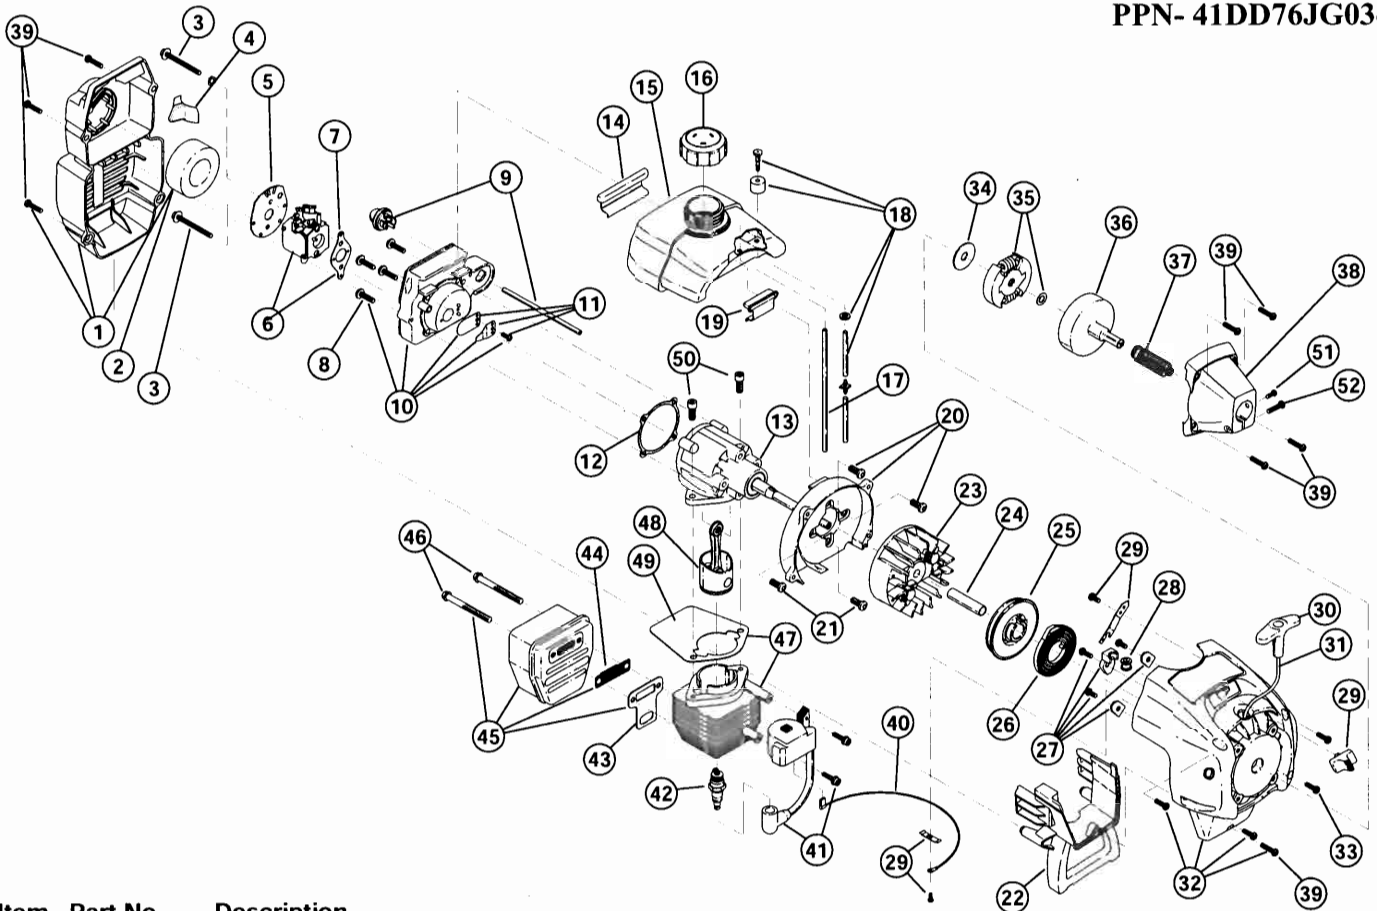

ENGINE PARTS - MODEL 767RJ

PPN- 41DD76JG034

Item	Part No.	Description
1	753-1192	Carburetor/Air Cleaner Cover Assembly (includes 2)
2	791-180350	Air Cleaner Filter
3	791-180351	Carburetor Mounting Screw Assembly
4	753-04227	Choke Lever
5	753-04228	Plate
6	753-04229	Carburetor Assembly (includes 20)
7	791-610675	Carburetor Gasket
8	791-181860	Carb Mount Screw
9	791-181558	Primer and Hose Assembly
10	753-1196	Carb Mount Assembly
11	791-684451	Reed Assembly
12	791-612115	Carburetor Mount Gasket
13	753-04129	Crank Case Service Assembly (includes 23)
14	791-612134	Rear Mounting Pad
15	791-181438	Fuel Tank Assembly (includes 16-18)
16	791-182438	Fuel Cap Assembly
17	791-181168	Fuel Return Line
18	791-682039	Fuel Line Assembly
19	791-145308	Front Mounting Pad
20	791-153520	Shroud Assembly
21	791-181861	Shroud Screw
22	791-153403	Shroud Extension and Stand
23	791-182736	Flywheel Assembly
24	791-181065	Spacer
25	791-181597	Recoil Pulley Assembly
26	791-613102	Recoil Spring
27	791-181441	Pulley Retainer Assembly
28	791-611061	Rope Guide
29	791-181442	Switch Assembly (includes 40)
30	791-181079	Pull Handle
31	791-613103	Rope
32	791-181443	Starter Housing Assembly (includes 25-32 & 39)

Item	Part No.	Description
33	791-181862	Housing Screw
34	791-181074	Clutch Washer
35	791-181445	Clutch Rotor Assembly
36	791-153592	Clutch Drum Assembly
37	791-612468	Spring
38	791-182797	Clutch Cover Assembly (includes 39, 51 & 52)
39	791-181345	Cover Screw
40	791-180036	Wire Lead
41	753-04125	Module Assembly
42	791-610311	Spark Plug
43	753-04159	Exhaust Gasket
44	791-182747	Spark Arrestor
45	791-180119	Muffler Assembly (includes 43-46)
46	791-147575	Muffler Mounting Bolt Assembly
47	753-1206	Cylinder Assembly (includes 50)
48	753-1207	Piston and Rod Assembly
49	753-1197	Cylinder Gasket
50	791-182723	Cylinder Bolt
51	791-182519	Anti-Rotation Screw
52	791-181345	Clamping Screw
*	753-04134	Engine Gasket Kit
*	791-180602	O.E.M. Carburetor Repair Kit (Walbro)
*	791-181069	Gasket Diaphragm Repair Kit (Walbro)
*	753-1209	Piston Ring
*	753-1210	Short Block Assembly (includes 13, 42, 47-50)
*	791-181501	Starter Housing Screw Set
*	791-181599	Clutch Springs (Qty. 2)