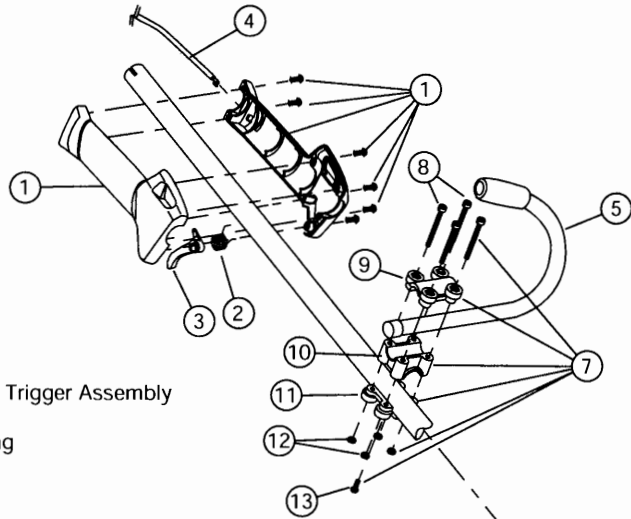

BOOM & TRIMMER PARTS - MODEL 767r

PPN- 41DD76JG034

Item	Part No.	Description
1	791-182808	Throttle Housing and Trigger Assembly (includes 2 & 3)
2	791-610314	Throttle Trigger Spring
3	791-182385	Throttle Trigger
4	791-182068	Throttle Cable
5	791-683815	J-Handle Assembly
7	791-683295	Handle Bracket Assembly (includes 8-13)
8	791-181811	Screw
9	791-181812	Upper Handle Clamp
10	791-181813	Middle Handle Clamp
11	791-181814	Lower Handle Clamp
12	791-181815	Nut
13	791-145569	Anti-Rotation Screw
14	791-181569	Drive Shaft Housing Assembly
15	753-04117	Flexible Drive Shaft
16	791-153597	Lower Clamp Assembly (includes 24)
17	791-180547	Guard Mounting Screw Assembly
18	791-180548	Guard & Blade Assembly (includes 19)
19	791-180553	Blade Assembly
20	791-145569	Anti-Rotation Screw
21	791-181566	Gearbox Assembly
22	791-181457	Outer Spool & Eyelet Assembly
23	791-181458	Retainer
24	791-181561	Thrust Washer
25	791-181459	Small Spring
26	791-181461	Slider
27	791-181532	E-Clip
28	791-181531	Spring
29	791-181462	Plunger
30	791-181463	C-Clip
31	791-181464	Inner Reel
32	791-181465	Large Spring
33	791-181467	Foam Seal & Washer
34	791-181468	Bump Head Knob Assembly (includes 32 & 33)