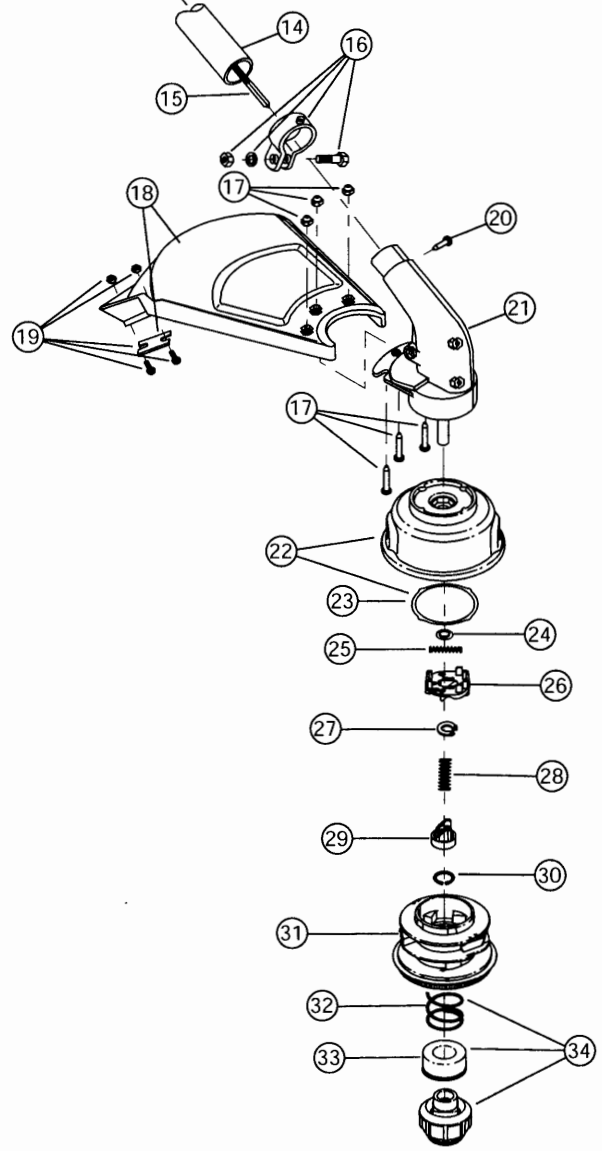

BOOM & TRIMMER PARTS - MODEL 767r

PPN- 41DD76JG034

Item	Part No.	Description
1	791-182808	Throttle Housing and Trigger Assembly (includes 2 & 3)
2	791-610314	Throttle Trigger Spring
3	791-182385	Throttle Trigger
4	791-182068	Throttle Cable
5	791-683815	J-Handle Assembly
7	791-683295	Handle Bracket Assembly (includes 8-13)
8	791-181811	Screw
9	791-181812	Upper Handle Clamp
10	791-181813	Middle Handle Clamp
11	791-181814	Lower Handle Clamp
12	791-181815	Nut
13	791-145569	Anti-Rotation Screw
14	791-181569	Drive Shaft Housing Assembly
15	753-04117	Flexible Drive Shaft
16	791-153597	Lower Clamp Assembly (includes 24)
17	791-180547	Guard Mounting Screw Assembly
18	791-180548	Guard & Blade Assembly (includes 19)
19	791-180553	Blade Assembly
20	791-145569	Anti-Rotation Screw
21	791-181566	Gearbox Assembly
22	791-181457	Outer Spool & Eyelet Assembly
23	791-181458	Retainer
24	791-181561	Thrust Washer
25	791-181459	Small Spring
26	791-181461	Slider
27	791-181532	E-Clip
28	791-181531	Spring
29	791-181462	Plunger
30	791-181463	C-Clip
31	791-181464	Inner Reel
32	791-181465	Large Spring
33	791-181467	Foam Seal & Washer
34	791-181468	Bump Head Knob Assembly (includes 32 & 33)